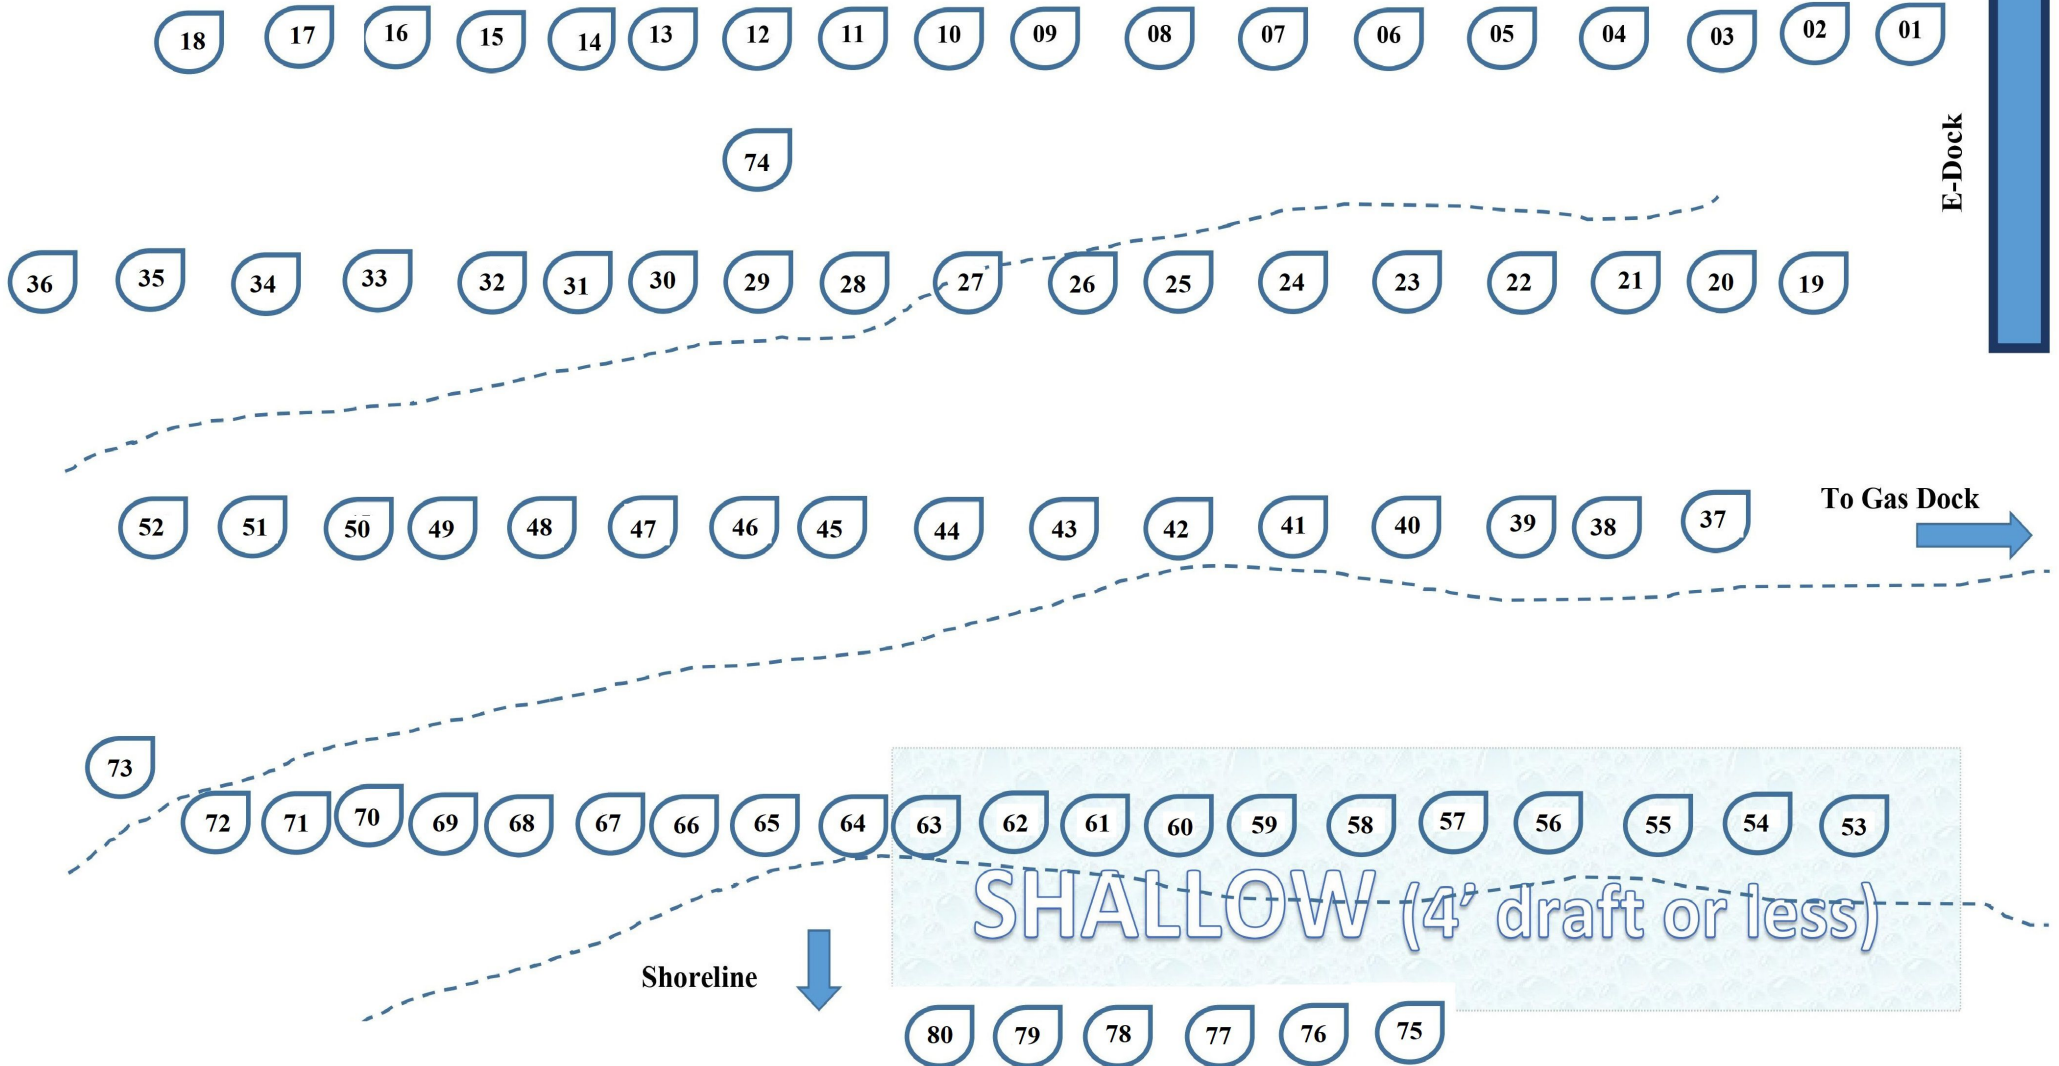

# Mooring Diagram

(Not to scale)

Channel

E-Dock

Shoreline